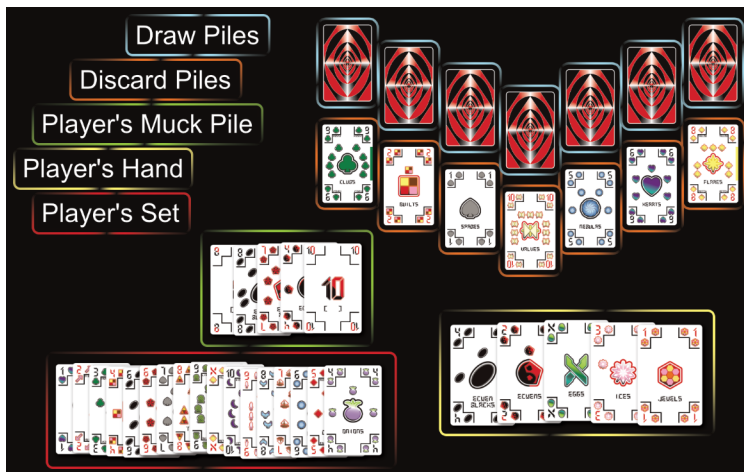

SU002

ECWEMS

Game Includes:

308 Cards in 28 Suits
 22 Suit Ranking Cards
 1 Rulebook

**Still Playing
 4-Person
 Hearts?**

**How About
 Hearts for up to
 28 Players?**

This is not a traditional card deck. This one contains 28 suits to explore an additional variable of suit collection that did not exist before. In the icon game Ecwems, players are using strategy and some luck to collect cards in rank 1-10 and 10-1 with alternating red or black. Easy enough? Now try not duplicating the suits. Ecwems plays as a hybrid between solitaire and rummy.

The rulebook contains 10 games, but as an added bonus the deck can be used to play most of the traditional standard playing card games as well. Only difference is you add 1-2 suits per player together for the game instead of 1 or more decks.